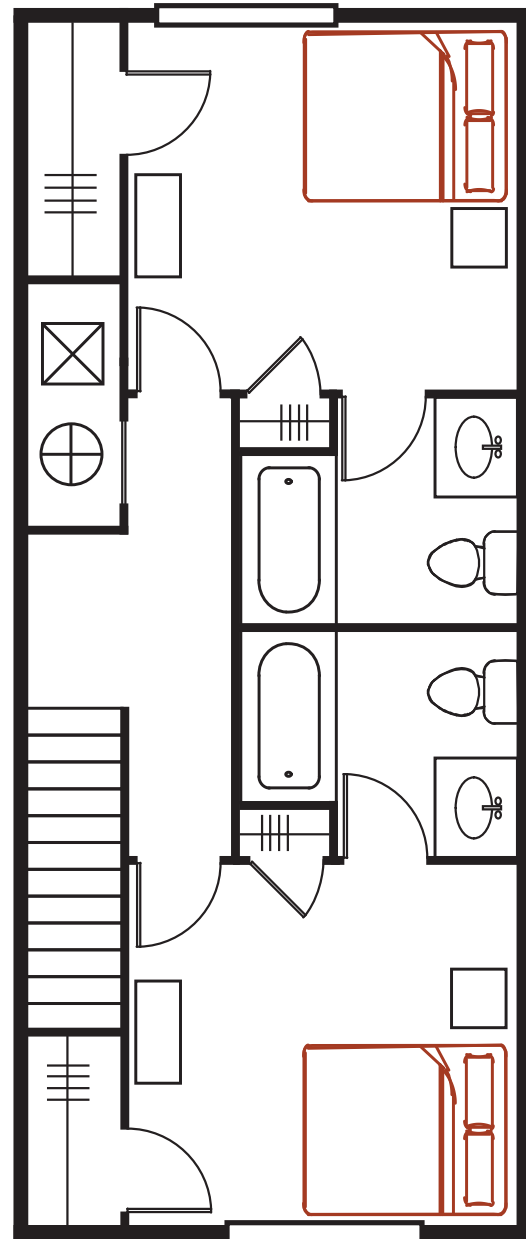

2 BEDROOM 2 1/2 BATHROOM TOWNHOME

1,281 square feet

1st Floor

2nd Floor

TheVillage-Columbia.com

1050 Southern Drive | 803.779.4888