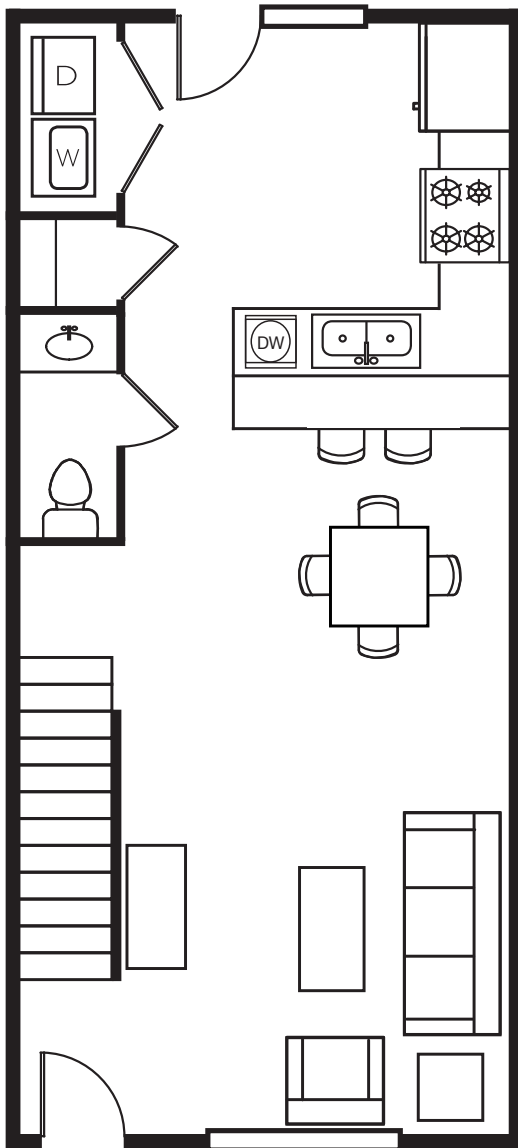

2 BEDROOM 2 1/2 BATHROOM TOWNHOME

1,281 square feet

1st Floor

2nd Floor

TheVillage-Columbia.com

1050 Southern Drive | 803.779.4888