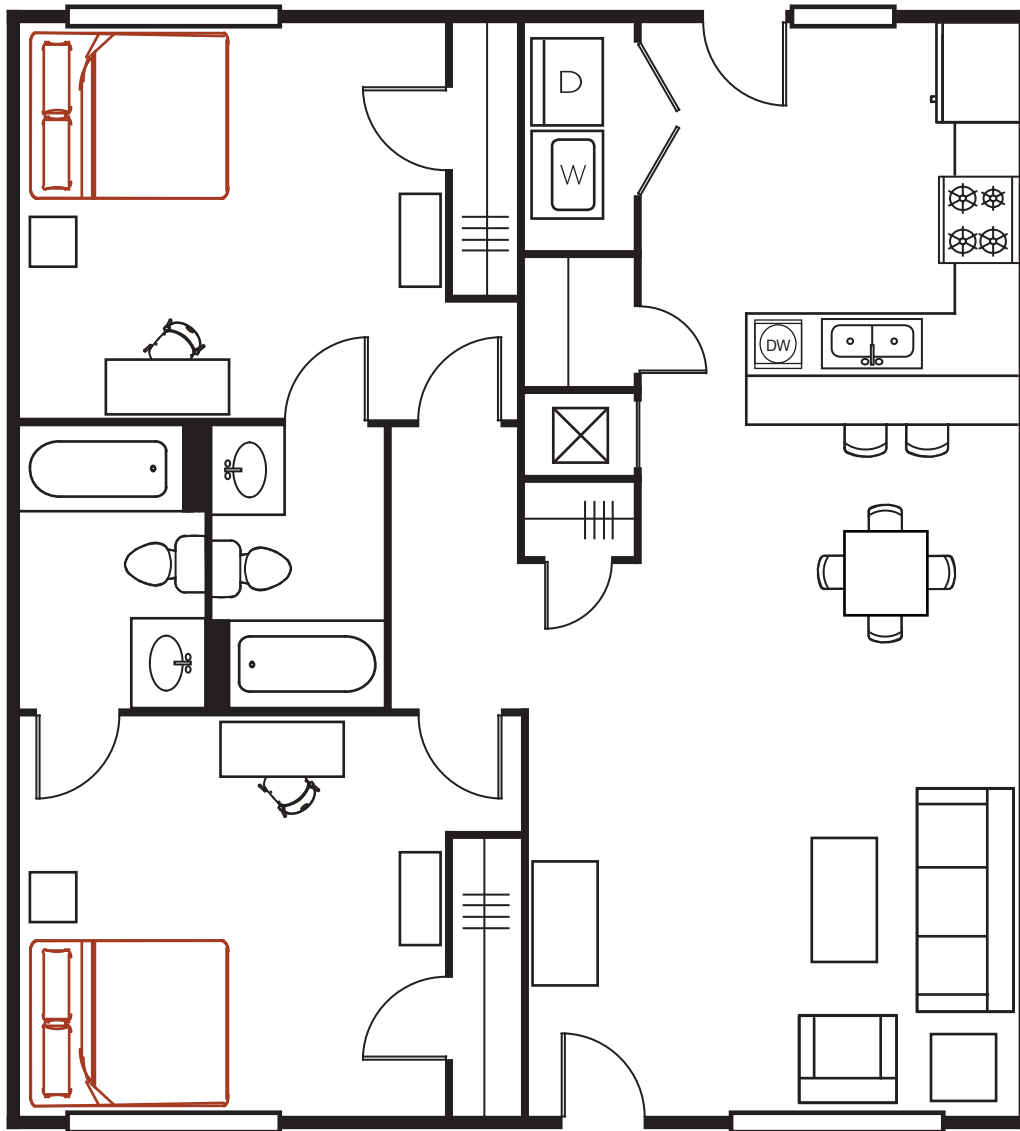

2 BEDROOM 2 BATHROOM APARTMENT

1,264 square feet

TheVillage-Columbia.com

1050 Southern Drive | 803.779.4888