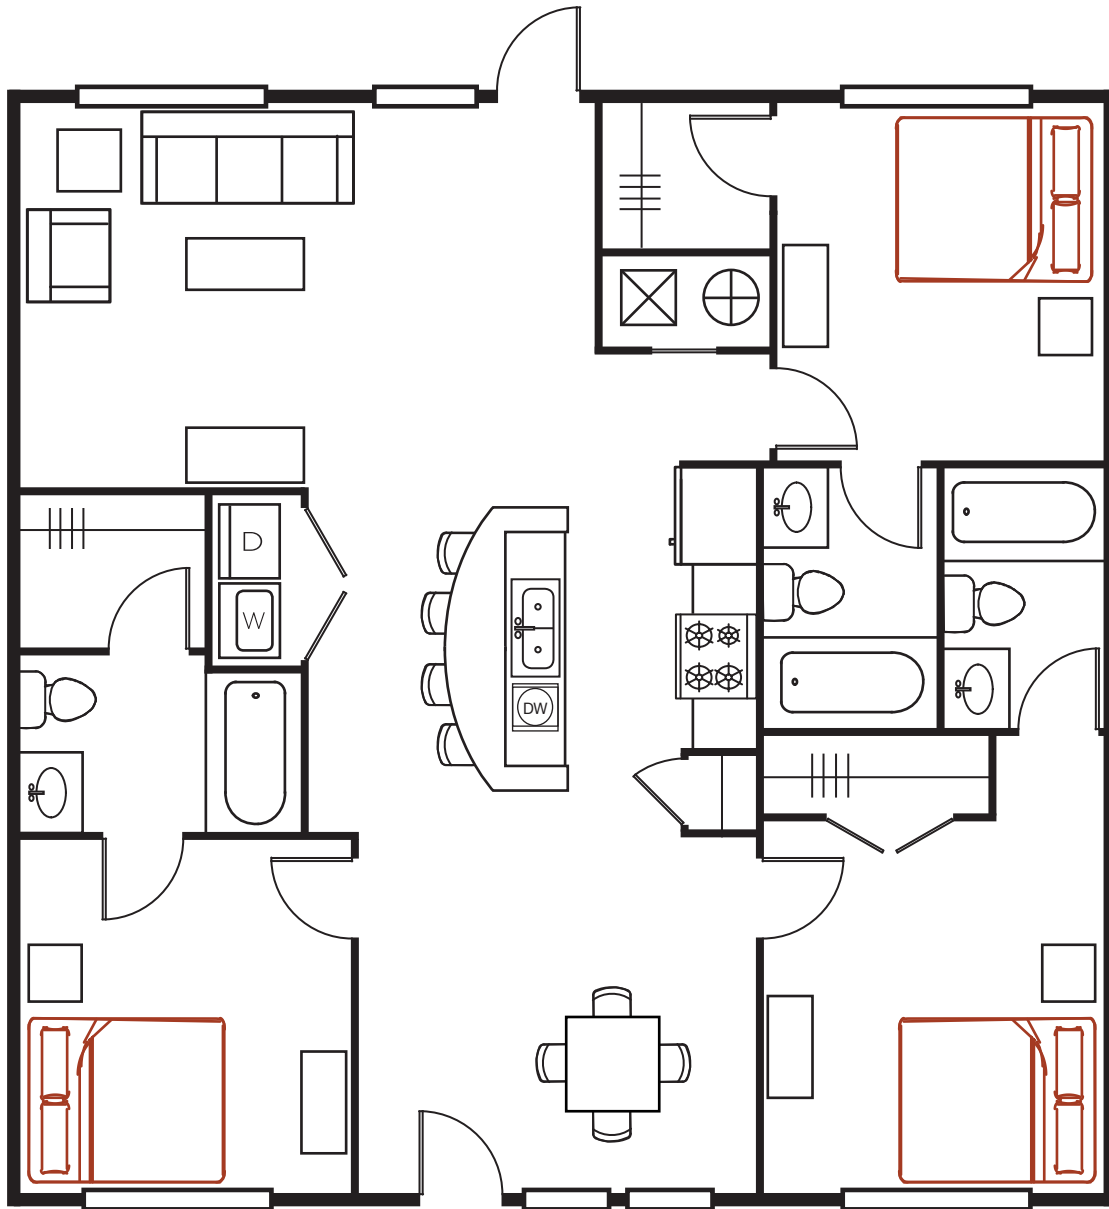

# 3 BEDROOM 3 BATHROOM APARTMENT

1,556 square feet

[TheVillage-Columbia.com](http://TheVillage-Columbia.com)

1050 Southern Drive | 803.779.4888