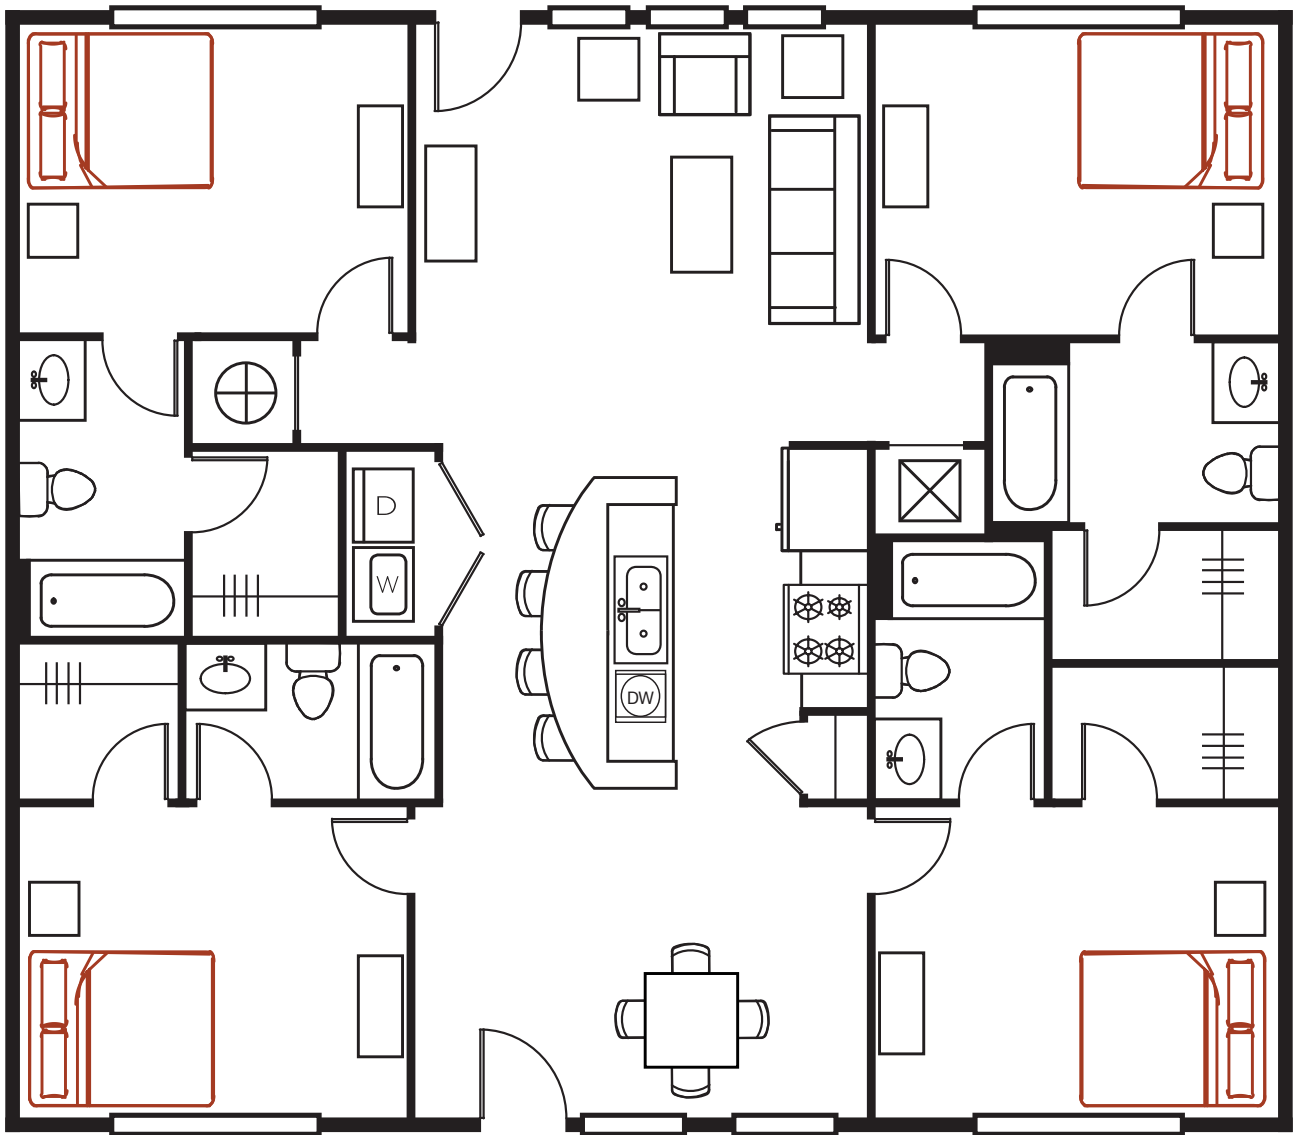

4 BEDROOM 4 BATHROOM APARTMENT

1,890 square feet

TheVillage-Columbia.com

1050 Southern Drive | 803.779.4888