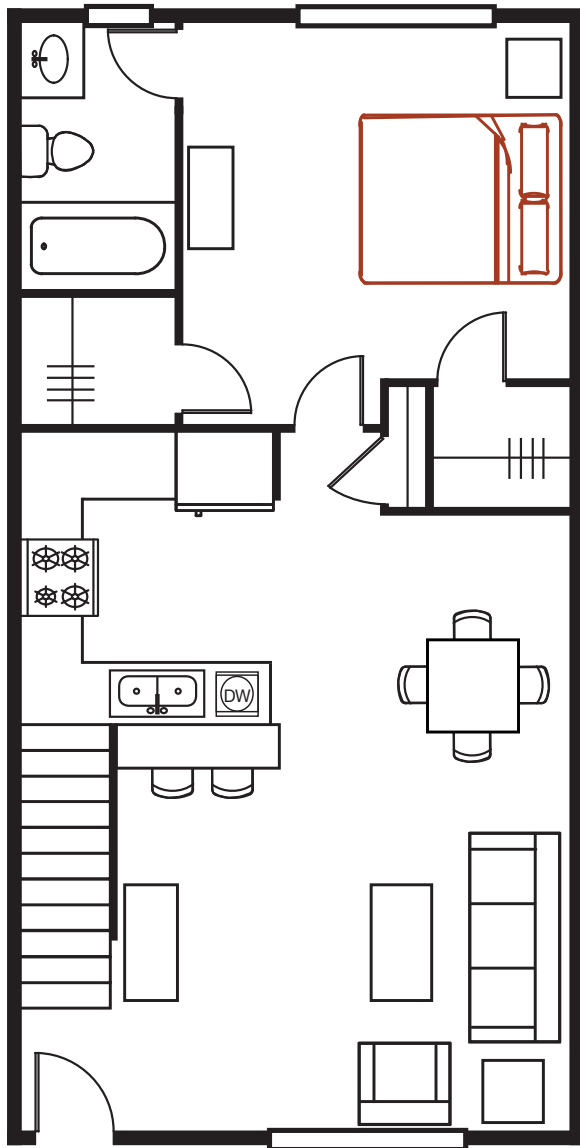

3 BEDROOM 3 BATHROOM TOWNHOME

1,471 square feet

1st Floor

2nd Floor

TheVillage-Columbia.com

1050 Southern Drive | 803.779.4888