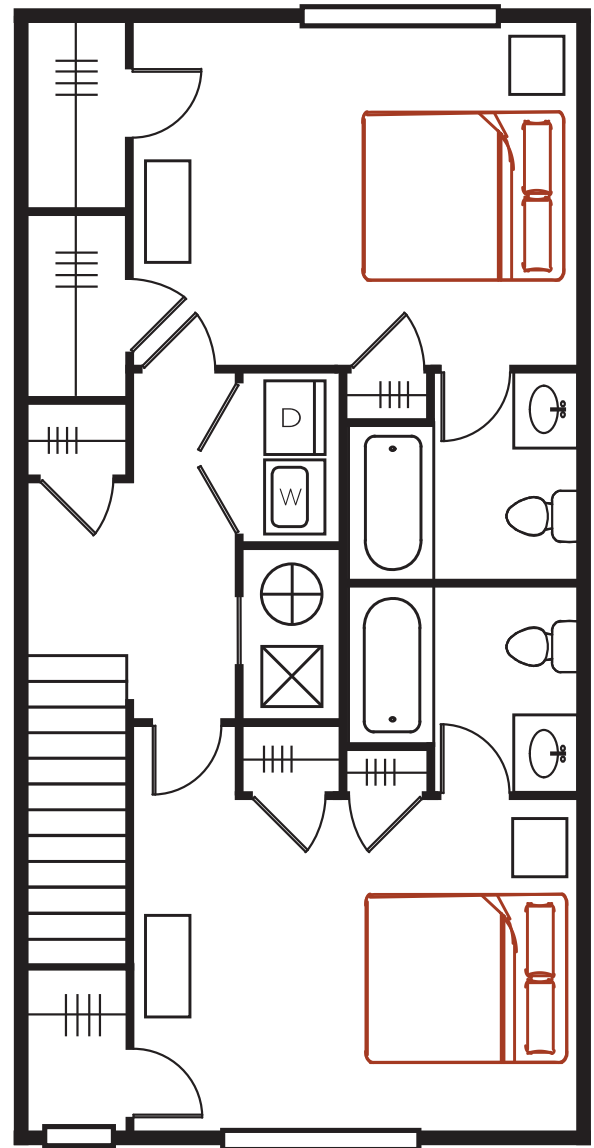

3 BEDROOM 3 BATHROOM TOWNHOME

1,471 square feet

1st Floor

2nd Floor

TheVillage-Columbia.com

1050 Southern Drive | 803.779.4888