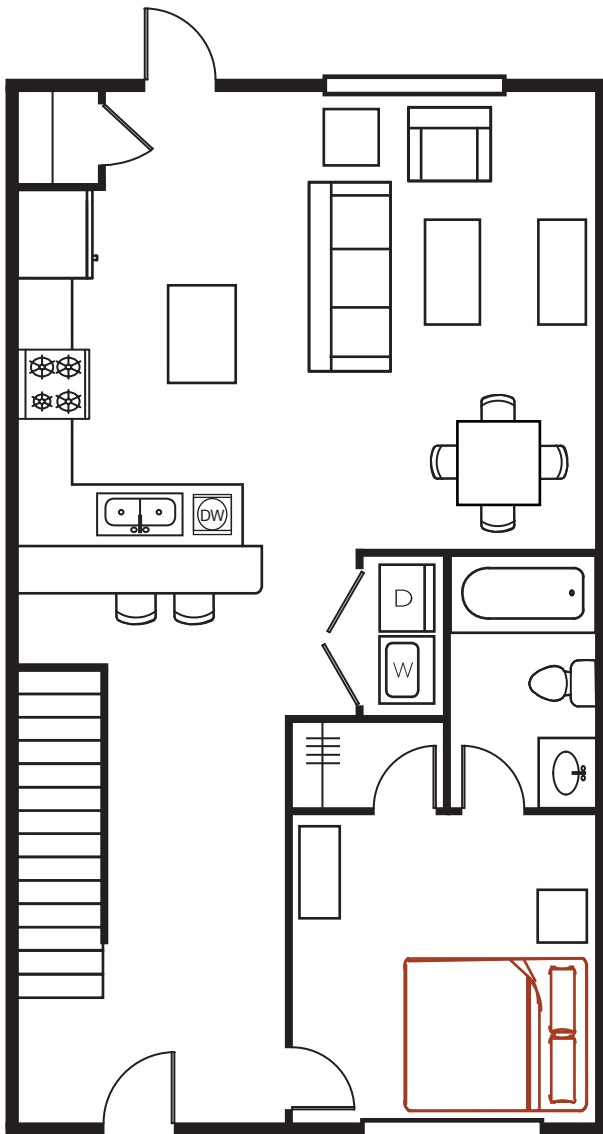

4 BEDROOM 4 BATHROOM TOWNHOME

1,834 square feet

1st Floor

2nd Floor

TheVillage-Columbia.com

1050 Southern Drive | 803.779.4888