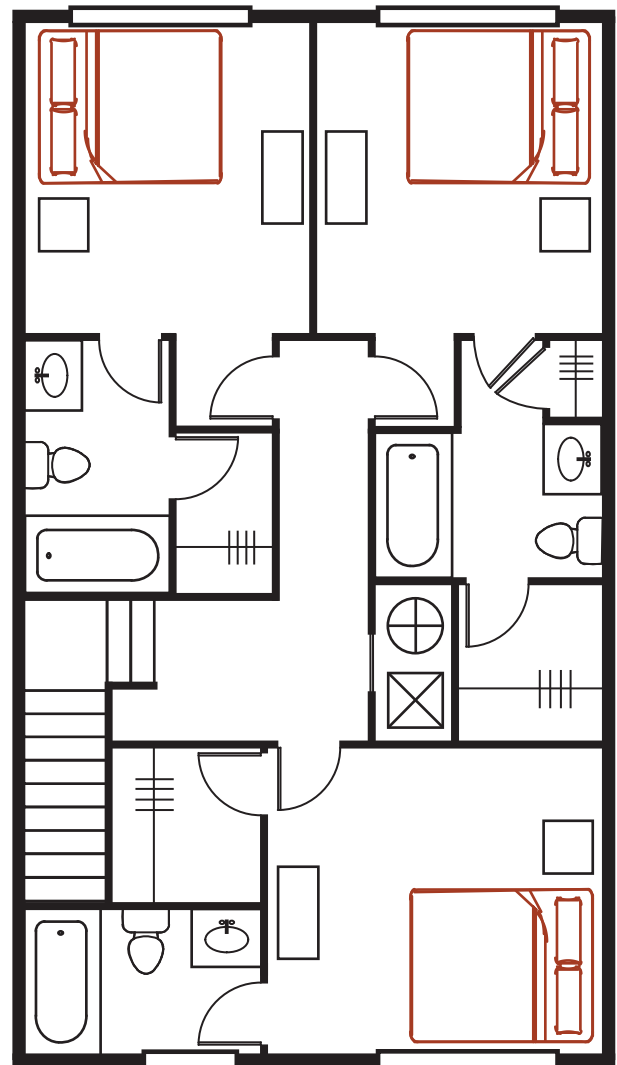

4 BEDROOM 4 BATHROOM TOWNHOME

1,834 square feet

1st Floor

2nd Floor

TheVillage-Columbia.com

1050 Southern Drive | 803.779.4888